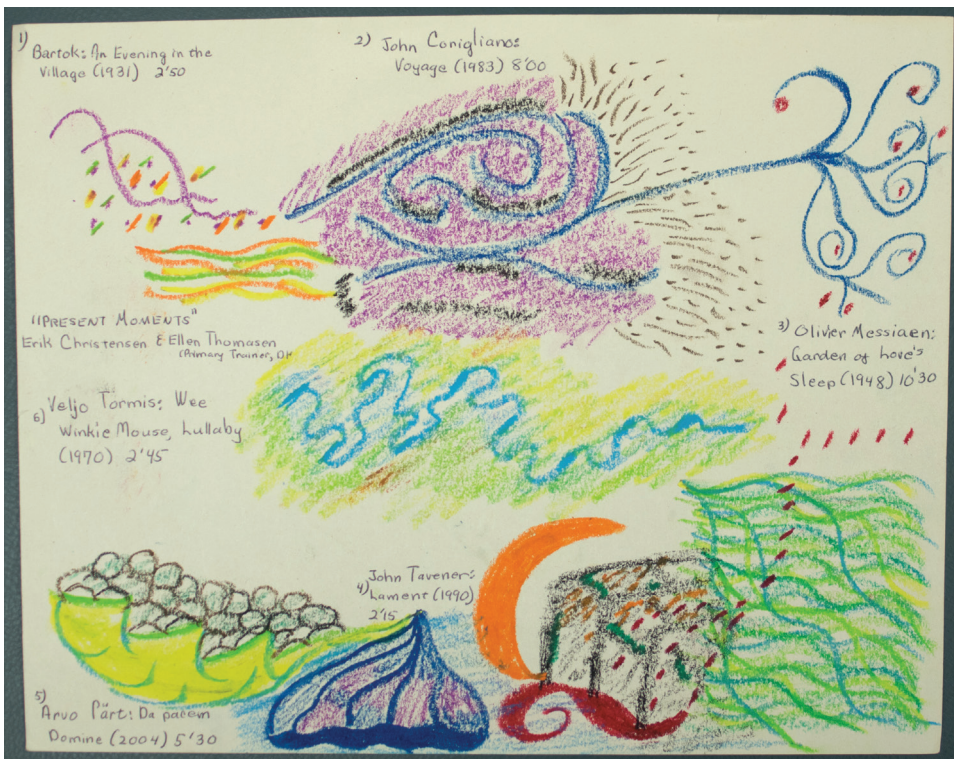

Journey to The
Senter of the SPIRIT.

26 Oct '09

Plate 1.1 Kate's mandala from session 1

"The Music Fish" 23 Nov '09

Plate 1.2 Kate's mandala from session 2

Plate 1.3 Kate's mandala from session 3

Plate 1.4 Kate's mandala from session 4

*Plate 22.1
Body painting
71-year-old,
uterine cancer*

*Plate 22.2
Body painting
55-year-old,
ovarian cancer*

*Plate 22.3
Body painting 28-year-old,
cancer of the cervix*

*Plate 22.4
Body painting
59-year-old,
ovarian cancer*

*Plate 22.5 Body painting
73-year-old,
uterine cancer*

*Plate 22.6
Body painting
56-year-old,
ovarian cancer*

*Plate 22.7
Body painting
68-year-old,
ovarian cancer*

Plate 24.1 Ole's mandala 'Letting Go'

Plate 24.2 Ursula's first mandala 'Act of Balance'

Plate 24.3 Ursula's last mandala 'Meditation'

Plate 26.1 Mandala of the Present Moments music program